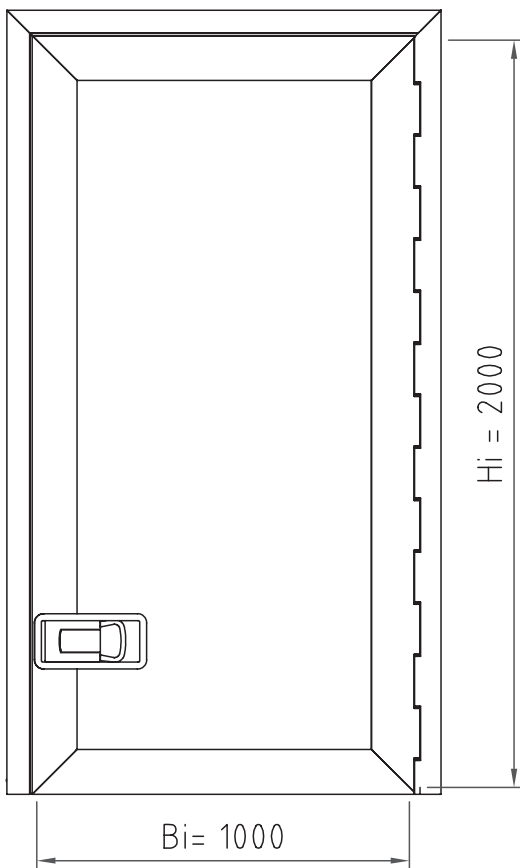

# PWP Profiler Side door

 PWP SA

## PWP Profiler

Features of the side door:

- door frame included
- standard dimensions: opening 1000 x 2000 mm
- easy to assemble
- all profiles are fully prepared - no cutting or milling necessary
- piano hinge
- stainless steel recessed lock
- patented water sealing type CONTACT
- door panel fixing when door frame is already assembled
- damaged door panel can be changed without disassembly of the door

Options:

- Anodized or mill finished profiles
- Panel thickness: 17, 20, 25 or 30 mm

**PWP – the value is in the detail**

 **PWP SA**

CH-1530 Payerne/Switzerland  
 Tel. ++41 26 662 71 11, Fax ++41 26 662 75 40  
 E-Mail office@pwp-sa.ch  
 www.pwp-sa.ch