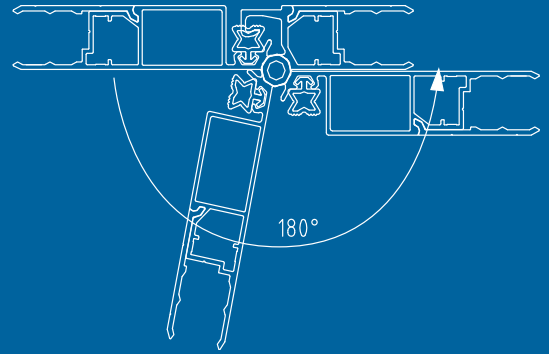

# PWP Profiler Side door

 PWP SA

## PWP Profiler

Features of the side door:

- door frame included
- standard dimensions: opening 1000 x 2000 mm
- easy to assemble
- all profiles are fully prepared - no cutting or milling necessary
- piano hinge
- stainless steel recessed lock
- patented water sealing type CONTACT
- door panel fixing when door frame is already assembled
- damaged door panel can be changed without disassembly of the door

Options:

- Anodized or mill finished profiles
- Panel thickness: 17, 20, 25 or 30 mm

**PWP – the value is in the detail**

 **PWP SA**

CH-1530 Payerne/Switzerland  
 Tel. ++41 26 662 71 11, Fax ++41 26 662 75 40  
 E-Mail office@pwp-sa.ch  
 www.pwp-sa.ch