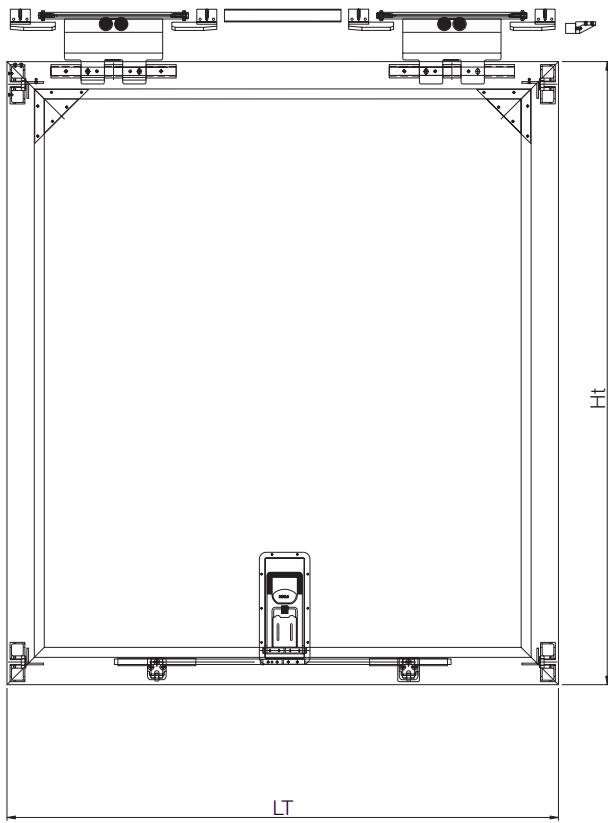

PWP Door System Sliding door

 PWP SA

PWP Door System

Features of the PWP sliding door:

- reliable sliding door system, suitable for all types of truck bodies
- lesser parts, therefore little maintaining- and operating costs
- easy and quick to operate (one-hand operation)
- recessed lock
- safe locking arrangement also with under load
- door runs in a top rail: no bottom rail necessary
- low weight
- adjustable to customer demands due to modular system
- meet all European safety regulations