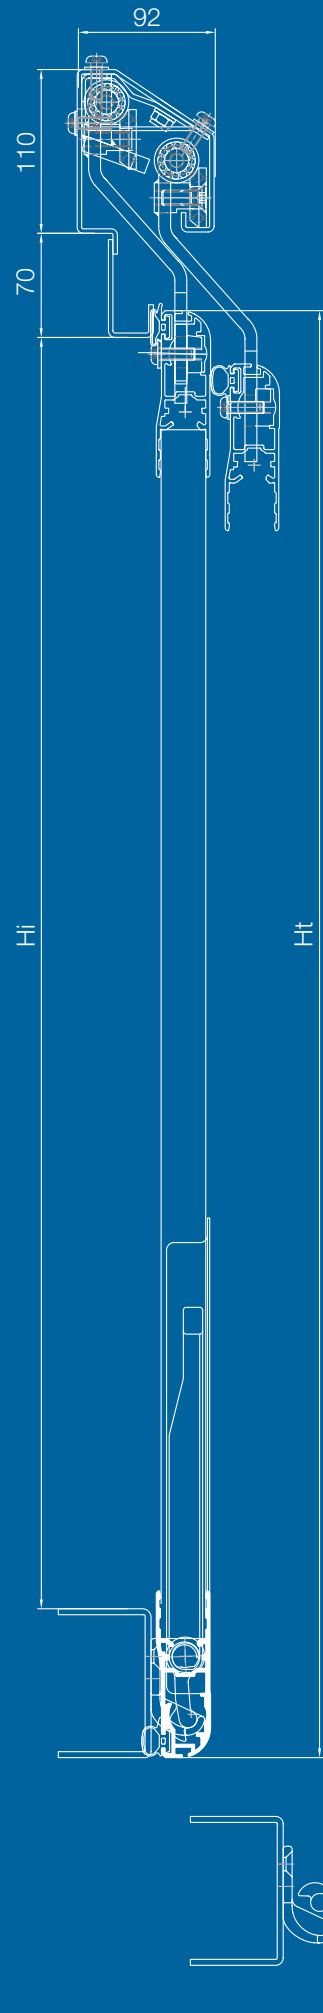

PWP Door System Sliding door

 PWP SA

PWP Door System

Features of the PWP sliding door:

- reliable sliding door system, suitable for all types of truck bodies
- lesser parts, therefore little maintaining- and operating costs
- easy and quick to operate (one-hand operation)
- recessed lock
- safe locking arrangement also with under load
- door runs in a top rail: no bottom rail necessary
- low weight
- adjustable to customer demands due to modular system
- meet all European safety regulations